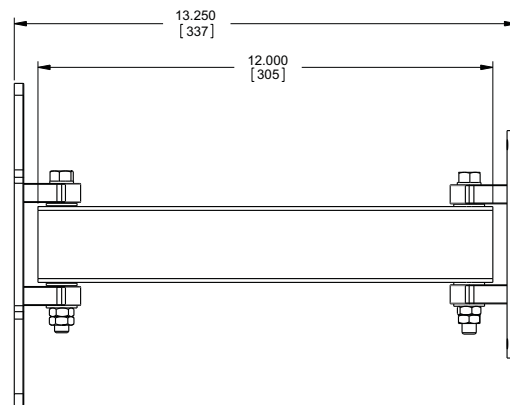

moview
UPHOLDING A VISION.

tvmount

Product Number:
MCE72050-12

singleswing

Supports Flat Panels up to 42" or 40 lbs.

Product features:

- Swing and Pan combination offers many viewing angles.
- Wide variety of standard VESA patterns accepted to accommodate most flat panel displays
- Lightweight and design with 50% glass filled nylon VESA
- Wide mounting footprint to minimize mounting surface load

Product specifications:

Model: MCE72050-12

	ENGLISH	(METRIC)
COMMON SCREEN SIZES:	19"-42"	(28.2 cm - 106.7 cm)
MAX LOAD:	40 lbs	(18.1 kg)
HOLE PATTERN RANGE: (VESA)	3 X 3", 4 X 4", 4 X 7-7/8", 7-7/8 X 7-7/8	(75 X 75mm, 100 X 100mm, 100 X 200mm, 200 X 200mm)
DIMENSIONS:	8-1/2" W X 8-1/2" H X 2-1/2" D	(21.6 W X 21.6 H X 6.4 D cm)
SHIPPING WEIGHT:	3.0 lbs	(1.4 kg)