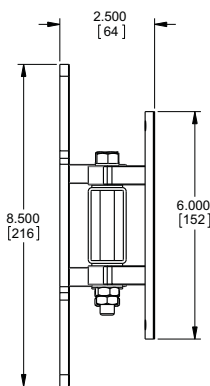

moview
UPHOLDING A VISION.

tvmount

Product Number:
MCE72050-12

singleswing

Supports Flat Panels up to 42" or 40 lbs.

Product features:

- Swing and Pan combination offers many viewing angles.
- Wide variety of standard VESA patterns accepted to accommodate most flat panel displays
- Lightweight and design with 50% glass filled nylon VESA
- Wide mounting footprint to minimize mounting surface load

Product specifications:

Model: MCE72050-12

	ENGLISH	(METRIC)
COMMON SCREEN SIZES:	19"-42"	(28.2 cm - 106.7 cm)
MAX LOAD:	40 lbs	(18.1 kg)
HOLE PATTERN RANGE: (VESA)	3 X 3", 4 X 4", 4 X 7-7/8", 7-7/8 X 7-7/8	(75 X 75mm, 100 X 100mm, 100 X 200mm, 200 X 200mm)
DIMENSIONS:	8-1/2" W X 8-1/2" H X 2-1/2" D	(21.6 W X 21.6 H X 6.4 D cm)
SHIPPING WEIGHT:	3.0 lbs	(1.4 kg)