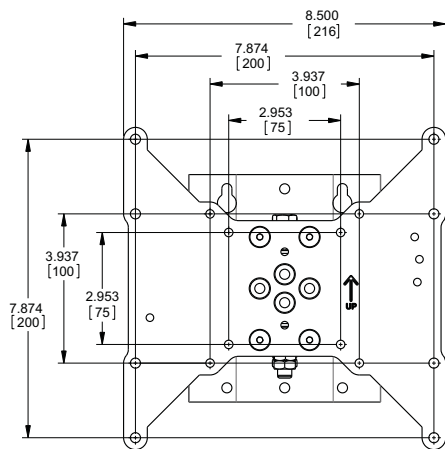

moview
UPHOLDING A VISION.

tvmount

Product Number:
MCE72050-12

singleswing

Supports Flat Panels up to 42" or 40 lbs.

Product features:

- Swing and Pan combination offers many viewing angles.
- Wide variety of standard VESA patterns accepted to accommodate most flat panel displays
- Lightweight and design with 50% glass filled nylon VESA
- Wide mounting footprint to minimize mounting surface load

Product specifications:

Model: MCE72050-12

	ENGLISH	(METRIC)
COMMON SCREEN SIZES:	19"-42"	(28.2 cm - 106.7 cm)
MAX LOAD:	40 lbs	(18.1 kg)
HOLE PATTERN RANGE: (VESA)	3 X 3", 4 X 4", 4 X 7-7/8", 7-7/8 X 7-7/8	(75 X 75mm, 100 X 100mm, 100 X 200mm, 200 X 200mm)
DIMENSIONS:	8-1/2" W X 8-1/2" H X 2-1/2" D	(21.6 W X 21.6 H X 6.4 D cm)
SHIPPING WEIGHT:	3.0 lbs	(1.4 kg)