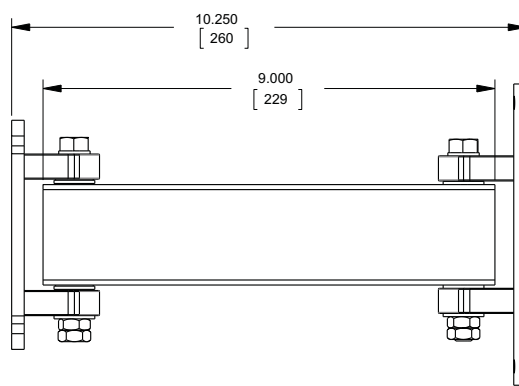

moview
UPHOLDING A VISION.

tvmount

Product Number:
MCE720

singleswing

Supports Flat Panels up to 42" or 40 lbs.

Product features:

- Swing and Pan combination offers many viewing angles
- Wide variety of standard VESA patterns accepted
- Lightweight and affordable design
- Wide mounting footprint to minimize mounting surface load

Product specifications:

Model: MCE720

	ENGLISH	(METRIC)
COMMON SCREEN SIZES:	19"-42"	(28.2 cm - 106.7 cm)
MAX LOAD:	40 lbs	(18.1 kg)
HOLE PATTERN RANGE: (VESA)	3 X 3", 4 X 4", 4 X 7-7/8"	(75 X 75mm, 100 X 100mm, 100 X 200mm)
DIMENSIONS:	7-7/8" W X 6" H X 2-1/2" D	(20.0 W X 15.2 H X 6.4 D cm)
SHIPPING WEIGHT:	2.6 lbs	(1.2 kg)