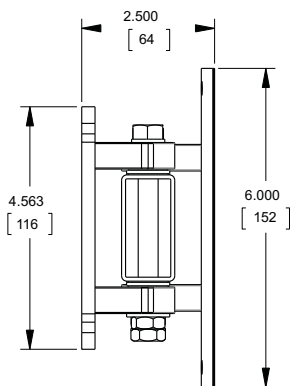

moview
UPHOLDING A VISION.

tvmount

Product Number:
MCE720

singleswing

Supports Flat Panels up to 42" or 40 lbs.

Product features:

- Swing and Pan combination offers many viewing angles
- Wide variety of standard VESA patterns accepted
- Lightweight and affordable design
- Wide mounting footprint to minimize mounting surface load

Product specifications:

Model: MCE720

	ENGLISH	(METRIC)
COMMON SCREEN SIZES:	19"-42"	(28.2 cm - 106.7 cm)
MAX LOAD:	40 lbs	(18.1 kg)
HOLE PATTERN RANGE: (VESA)	3 X 3", 4 X 4", 4 X 7-7/8"	(75 X 75mm, 100 X 100mm, 100 X 200mm)
DIMENSIONS:	7-7/8" W X 6" H X 2-1/2" D	(20.0 W X 15.2 H X 6.4 D cm)
SHIPPING WEIGHT:	2.6 lbs	(1.2 kg)