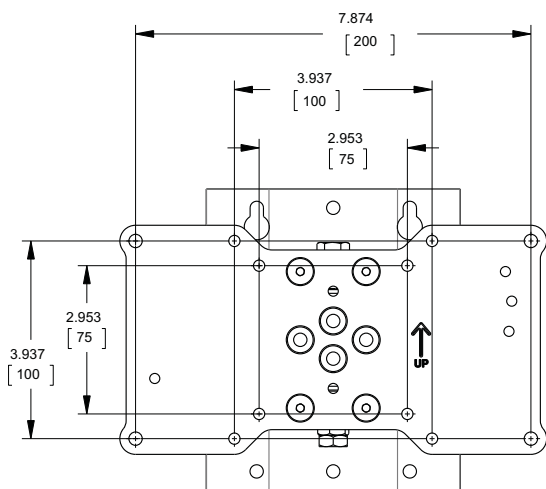

moview
UPHOLDING A VISION.

tvmount

Product Number:
MCE720

singleswing

Supports Flat Panels up to 42" or 40 lbs.

Product features:

- Swing and Pan combination offers many viewing angles
- Wide variety of standard VESA patterns accepted
- Lightweight and affordable design
- Wide mounting footprint to minimize mounting surface load

Product specifications:

Model: MCE720

	ENGLISH	(METRIC)
COMMON SCREEN SIZES:	19"-42"	(28.2 cm - 106.7 cm)
MAX LOAD:	40 lbs	(18.1 kg)
HOLE PATTERN RANGE: (VESA)	3 X 3", 4 X 4", 4 X 7-7/8"	(75 X 75mm, 100 X 100mm, 100 X 200mm)
DIMENSIONS:	7-7/8" W X 6" H X 2-1/2" D	(20.0 W X 15.2 H X 6.4 D cm)
SHIPPING WEIGHT:	2.6 lbs	(1.2 kg)